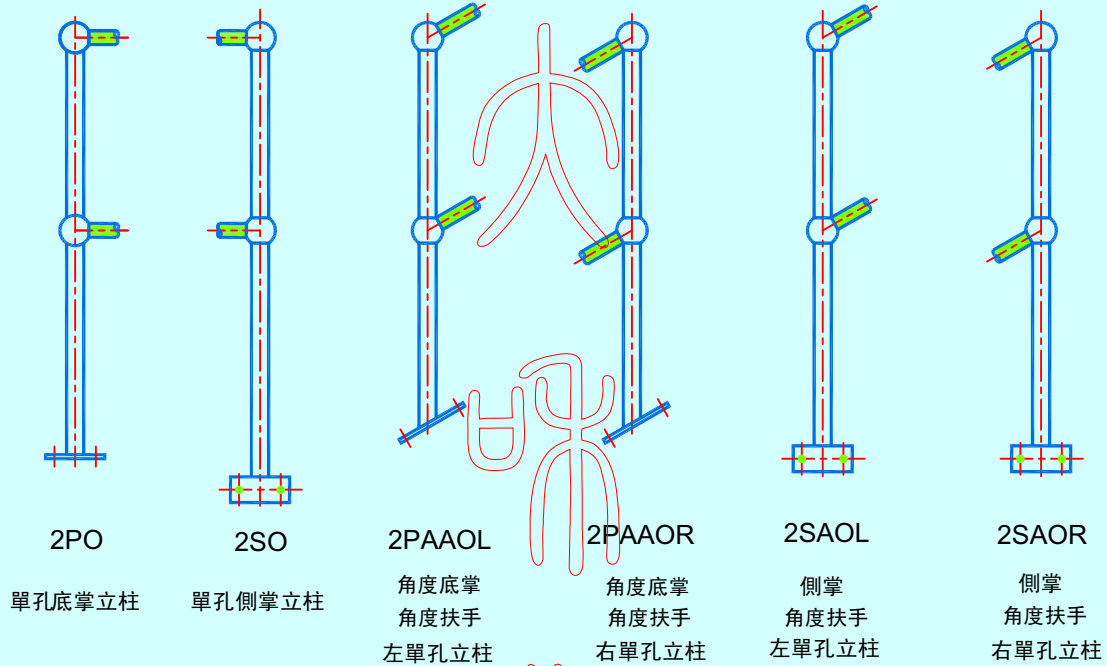

單孔立柱 掛鍊門 自關門

ONE SIDE DRILLED STANCHION CHAIN GATE AND SELF CLOSING GATE

單孔立柱 ONE SIDE DRILLED STANCHION

DRILLED ONE SIDE ONLY (D.O.S.O.)

掛鍊門 自關門 CHAIN GATE SELF CLOSING GATE