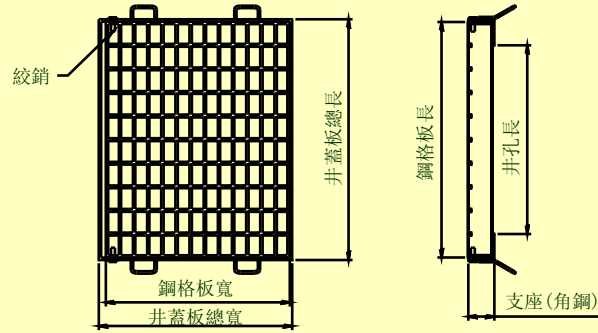

GM 型井孔鋼格板蓋

GM PIT COVERS

GM 型井孔蓋型号舉例:

GM 34 - 50  
 ———— 蓋板高度 Cover depth 50mm  
 ———— 井孔尺寸 Pit size W×L 300×400mm  
 ———— GM 型井孔蓋 GM pit cover